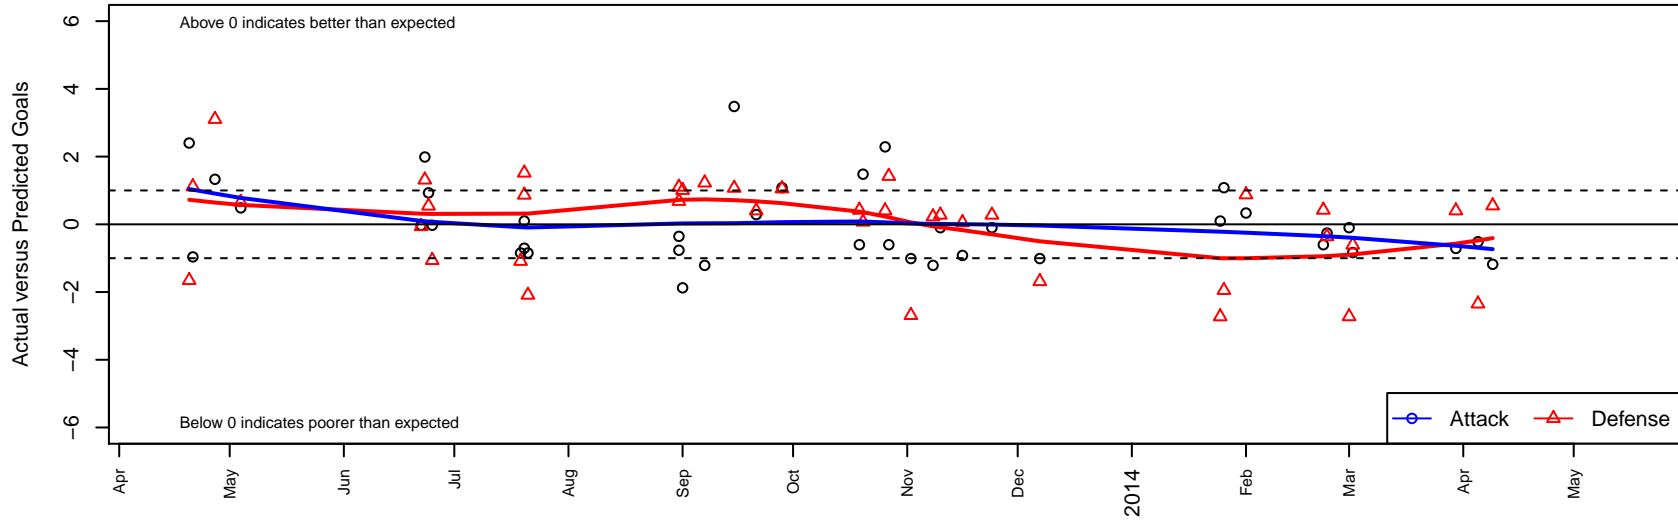

NWN Red B99

NW Nationals
 Mountlake Terrace, WA
 B99 total strength=1347
 attack=7.64 defense=5.8
 fall league = RCL B99 Div 2, Spr RCL B99 Div :
 alt names used:
 NWN Red B99
 Northwest Nationals Red
 NORTHWEST NATIONALS RED (WA)
 Northwest Nationals B99 Red
 NORTHWEST NATIONALS B99 RED (WA)
 NW Nationals Red
 NWN B99 Red
 NW Nationals Red [B99]
 NWN B99 Red A

Venues played:
 Champions Cup U13
 US Club Regionals Super U13
 Beaverton Cup BU14 Gold
 Labor Day Cup BU14
 RCL B99 Div 2
 Spr RCL B99 Div 2
 WYS Championship B99

NWN Red B99
 Dots are actual minus expected GF (blue circles) and GA (red triangles).
 Blue line is smoothed change in attack strength. Red is smoothed change in defense strength.